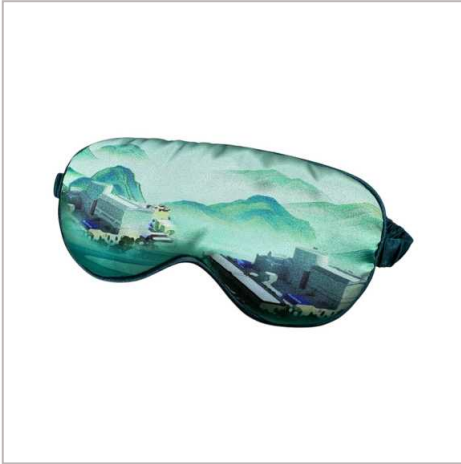

## Premium Full Colour Eye Mask

INDULGE IN ULTIMATE COMFORT AND STYLE WITH OUR PREMIUM FULL COLOUR EYE MASK. MADE FROM HIGH-QUALITY, SILKY-SOFT FABRIC, THIS MASK OFFERS A LUXURIOUS FEEL AGAINST THE SKIN WHILE EFFECTIVELY BLOCKING OUT LIGHT FOR UNINTERRUPTED SLEEP. THIS EYE MASK IS PRINTED FULL COLOUR, ALLOWING YOU TO SHOWCASE YOUR BRAND AND MAKE A LASTING IMPRESSION. THE COLOUR MATCHED ELASTICATED STRAP OFFERS A SNUG, COMFORTABLE FIT THAT SUITS ALL HEAD SIZES, ENSURING IT STAYS IN PLACE WITHOUT CAUSING DISCOMFORT. PERFECT FOR TRAVEL, MEDITATION, OR RELAXATION AT HOME, THIS PREMIUM EYE MASK COMBINES FUNCTION WITH A SLEEK, POLISHED LOOK, MAKING IT AN IDEAL GIFT OR PROMOTIONAL ITEM FOR THOSE WHO VALUE QUALITY AND COMFORT.

<b>MATERIAL</b>	Imitation Silk and Polyester cotton inner
<b>COLOURS</b>	Choice of 43 standard colours
<b>BRANDING METHOD</b>	Full colour print
<b>FITTING</b>	Colour matched Elasticated Strap
<b>SIZE</b>	205mm x 95mm
<b>PRINT AREA</b>	205mm x 95mm
<b>UNIT WEIGHT</b>	0.0351kg (based on Full colour print)
<b>MOQ</b>	100
<b>PACKING</b>	Individually poly bagged
<b>CARTON QUANTITY</b>	500pcs
<b>CARTON WEIGHT</b>	18kg (based on Full colour print)
<b>CARTON DIMENSIONS</b>	68x43x30cm
<b>ARTWORK</b>	Required in any vectorised file format
<b>PRODUCTION PROOF</b>	Visuals supplied within 24 hours
<b>PRE PRODUCTION SAMPLE</b>	Approx 2 weeks from artwork approval
<b>BULK TURNAROUND</b>	Approx 4 weeks from artwork approval
<b>COMMODITY CODE</b>	6117809000
<b>COUNTRY OF MANUFACTURE</b>	China