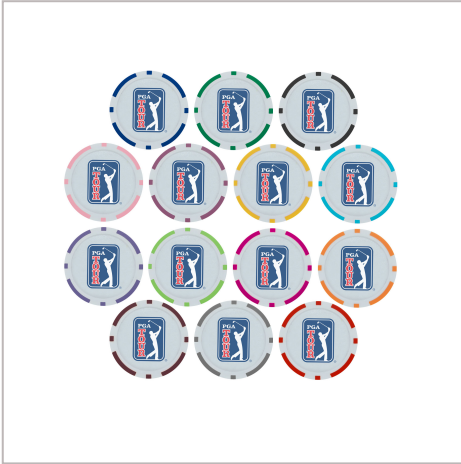

## Casino Chip Ball Marker

TRADITIONAL PLASTIC CASINO CHIP BALL MARKER FOR USE ON THE PUTTING GREEN. CHOICE OF STANDARD COLOURS. BRANDED WITH A DIGITAL PRINT ON 1 OR 2 SIDES. FULL COLOUR PRINT. MIN. 100PCS.

BRANDING METHOD	Digital
MATERIAL	ABS
COLOURS	Black, Hot Pink, Yellow, Red, Grey, Light Blue, Green, Blue, Pink, Light Green, Brown, Light Purple, Purple & Orange
SIZE	40mm Diameter
PRINT AREA	32mm diameter
UNIT WEIGHT	0.012kg (based on Full Colour Decal)
MOQ	100
PACKING	Bulk packed into 25's
CARTON QUANTITY	500pcs
CARTON WEIGHT	12kg (based on Full Colour Decal)
CARTON DIMENSIONS	24x20x20cm
ARTWORK	Required in any vectorised file format
PRODUCTION PROOF	Visuals supplied within 24 hours
PRE PRODUCTION SAMPLE	Approx 3 weeks from artwork approval
BULK TURNAROUND	Approx 4 weeks from artwork approval
COMMODITY CODE	9503009990
COUNTRY OF MANUFACTURE	China